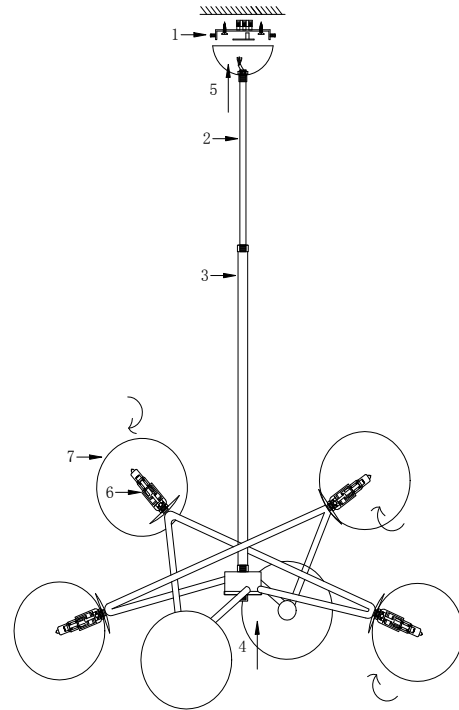

FREYA
TRADITION OF QUALITY

Instruction

FR5144PL-06TR

6 x G9 (35W)

Model: FR5144PL-06TR

Collection: Modern

Pendant Lamps