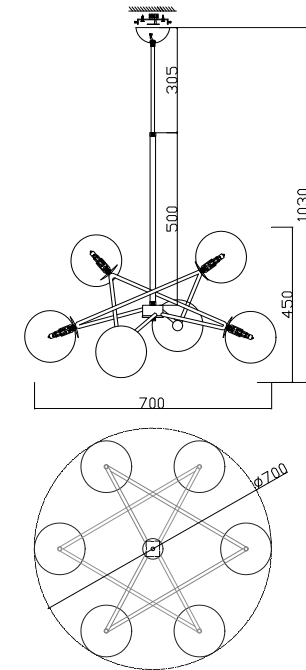

FREYA
TRADITION OF QUALITY

Instruction

FR5144PL-06TR

6 x G9 (35W)

Model: FR5144PL-06TR

Collection: Modern

Pendant Lamps