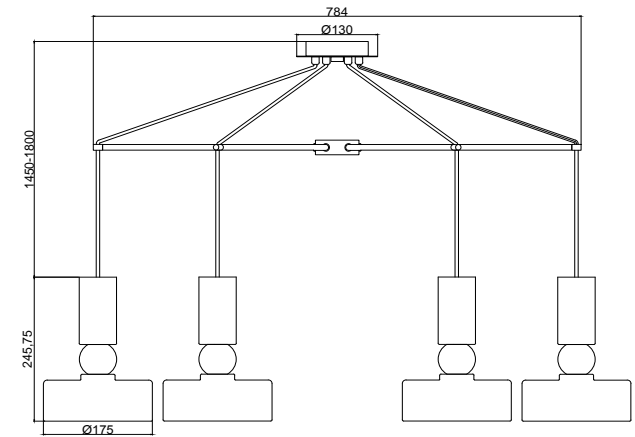

# Instruction

MOD030PL-06GR

6 x E14 (40W)

Model: MOD030PL-06GR  
Collection: Modern  
Series: Void

Ceiling Lamps