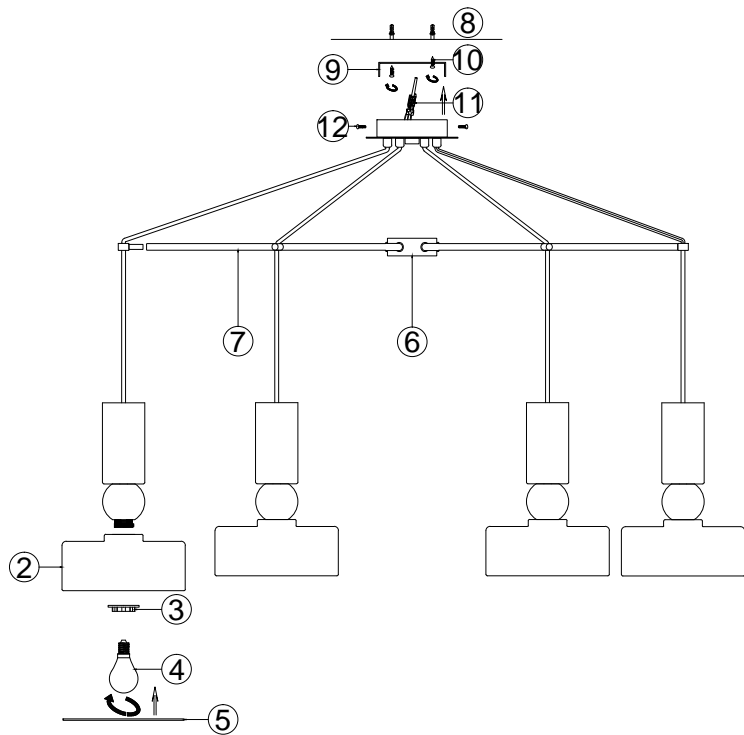

# Instruction

MOD030PL-06GR

6 x E14 (40W)

Model: MOD030PL-06GR  
Collection: Modern  
Series: Void

Ceiling Lamps