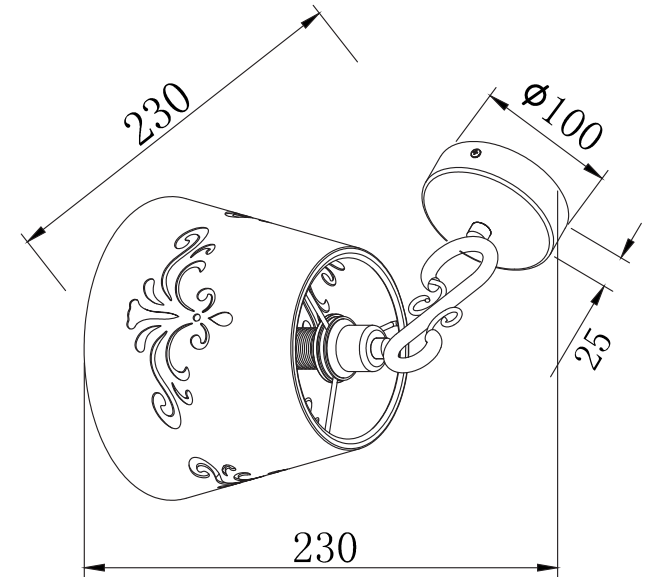

FREYA
TRADITION OF QUALITY

INSTRUCTION

MODEL: FR2259-WL-01-W
WALL LAMP

1 X E14 (40W)

FREYA-LIGHT.COM