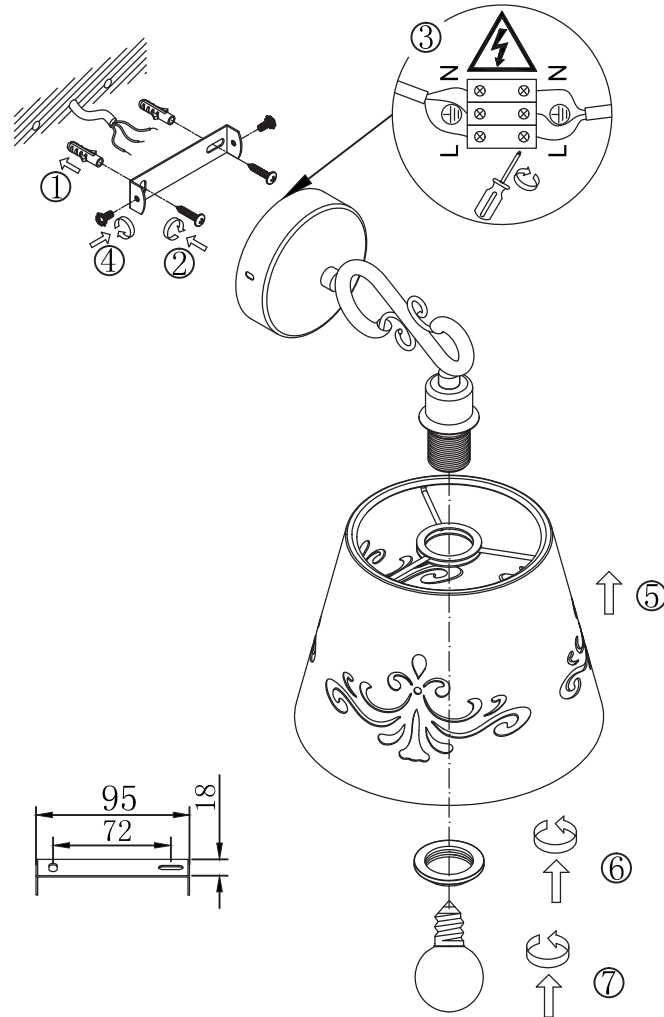

FREYA
TRADITION OF QUALITY

INSTRUCTION

MODEL: FR2259-WL-01-W
WALL LAMP

1 X E14 (40W)

FREYA-LIGHT.COM