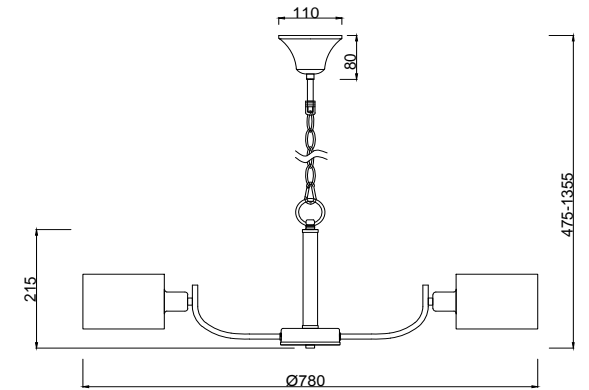

FREYA
TRADITION OF QUALITY

Instruction

FR5012PL-08CH

8 x E14 (40W)

Model: FR5012PL-08CH

Series: Anita

Ceiling Lamps