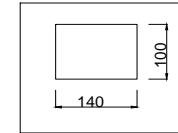

FREYA
TRADITION OF QUALITY

Instruction

FR5012PL-08CH

8 x E14 (40W)

Model: FR5012PL-08CH

Series: Anita

Ceiling Lamps