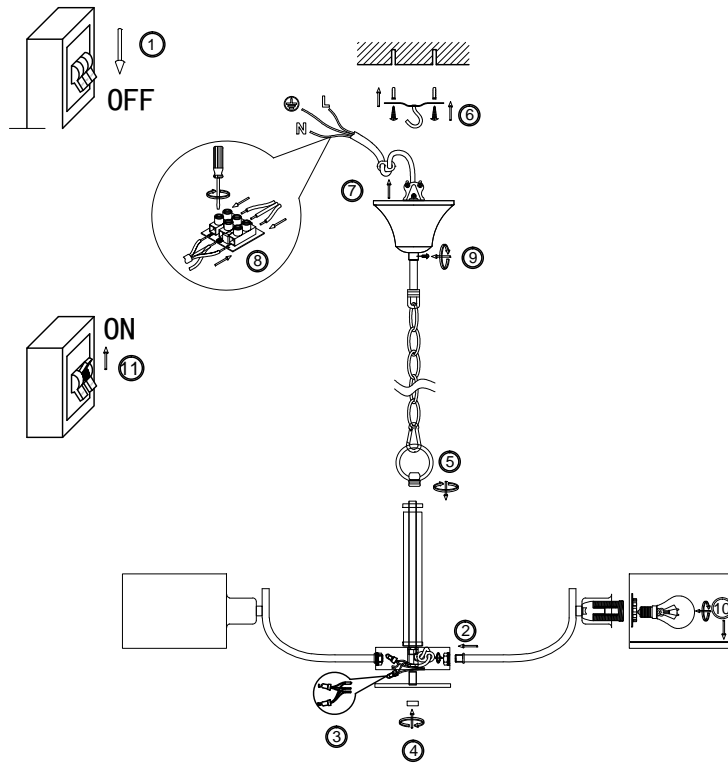

FREYA
TRADITION OF QUALITY

Instruction

FR5012PL-08CH

8 x E14 (40W)

Model: FR5012PL-08CH

Series: Anita

Ceiling Lamps