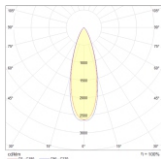

# Instruction

**MAYTONI**  
DECORATIVE LIGHTING

P067PL-L5B3K

**A**

**B**

**C**