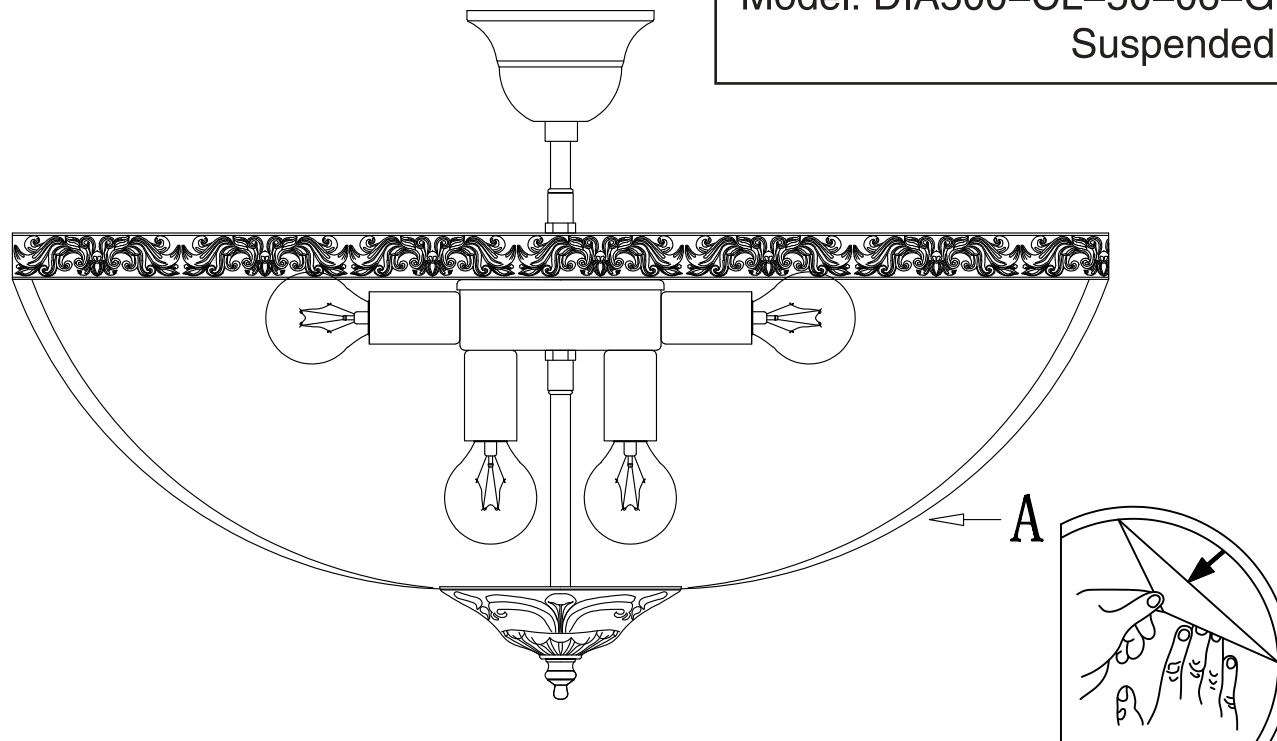

# Instruction

Collection: Diamant crystal  
Series: Tiara  
Model: DIA500-CL-50-06-G  
Suspended

REMOVE COVER  
BEFORE USING LAMP

- Suspended

9 x E14 (60w)

**MAYTONI**  
DECORATIVE LIGHTING

[www.maytoni.de](http://www.maytoni.de)