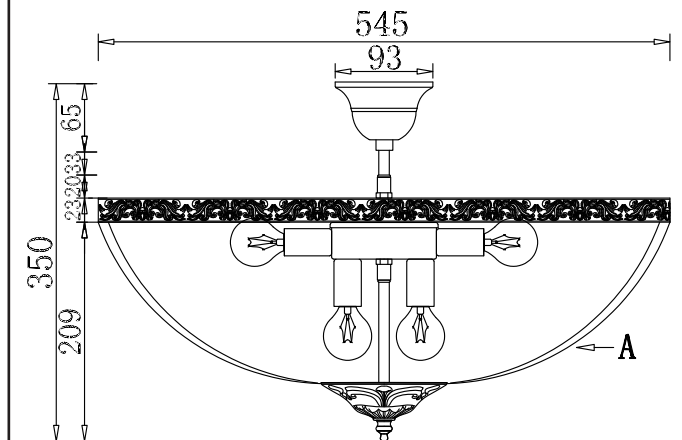

# Instruction

Collection: Diamant crystal  
Series: Tiara  
Model: DIA500-CL-50-06-G  
Suspended

REMOVE COVER  
BEFORE USING LAMP

- Suspended

9 x E14 (60w)

**MAYTONI**  
DECORATIVE LIGHTING

[www.maytoni.de](http://www.maytoni.de)