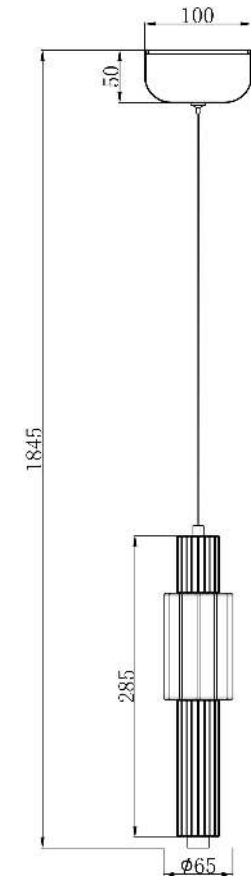

Instruction

MOD308PL-L9GN3K

MAX 8W
800 Lumen

Model: MOD308PL-L9GN3K

Collection: Modern

Series: Verticale

Pendant Lamps