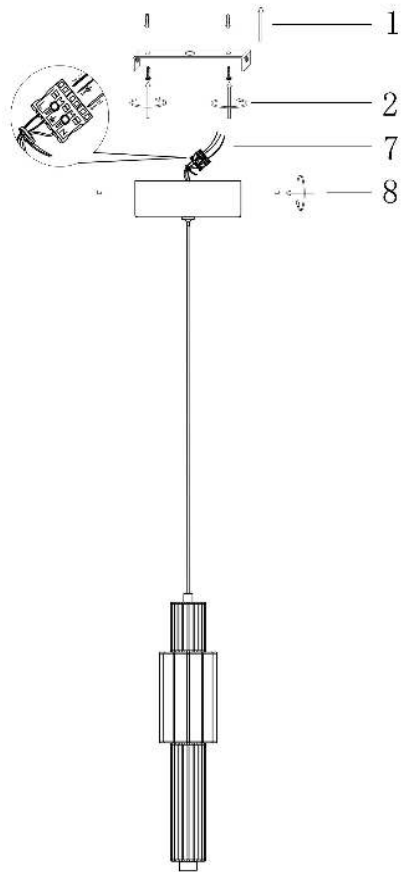

Instruction

MOD308PL-L9GN3K

MAX 8W
800 Lumen

Model: MOD308PL-L9GN3K

Collection: Modern

Series: Verticale

Pendant Lamps