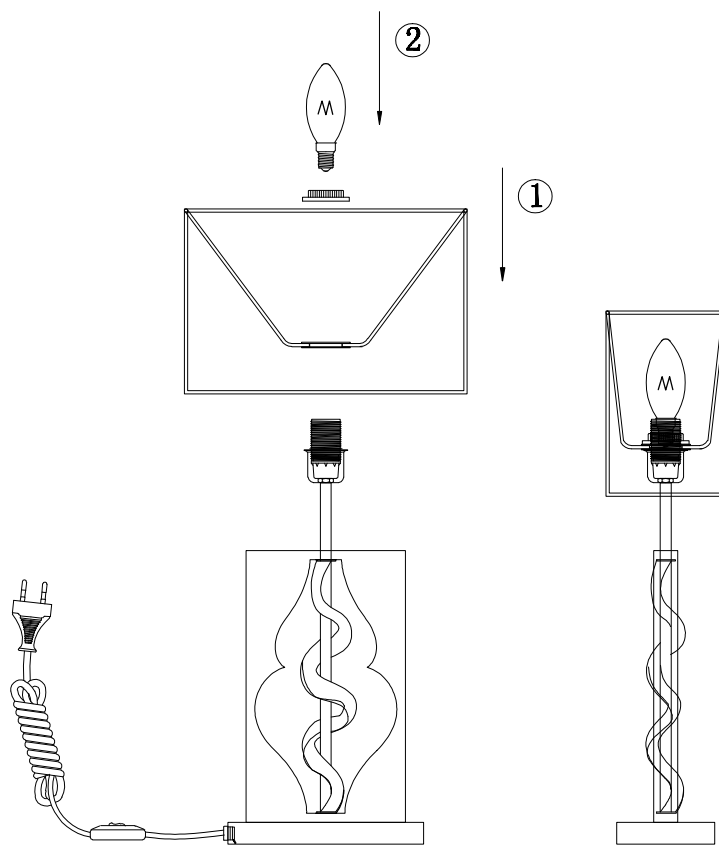

Instruction

ARM010-11-R

1 x E14 (40W)

Model: ARM010-11-R
Collection: Elegant
Series: Intreccio

Table Lamps