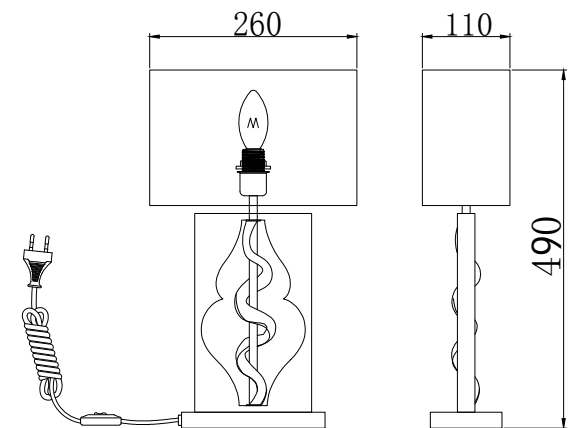

Instruction

ARM010-11-R

1 x E14 (40W)

Model: ARM010-11-R
Collection: Elegant
Series: Intreccio

Table Lamps